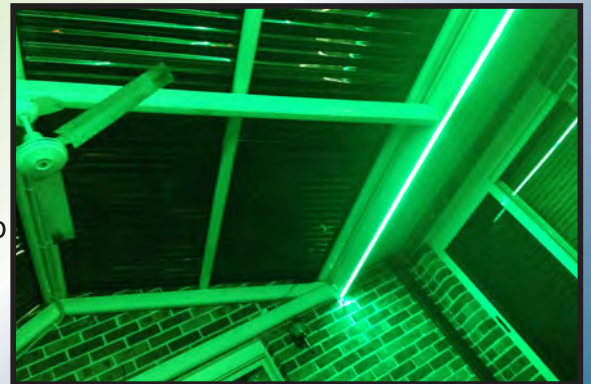

Chamelion Lighting

Ausi Lite-Bars feature an Aluminium Body powdercoated to match the colour of the roof or beam so that it almost disappears when not in use. No-hole mounting options for quick & easy installation.

Colour Your Life

From Pure White to Party Light. Ausi-Lite Bars can bathe your patio area in soft mood lighting or they can transform it into a strobing, colour changing party place.

Performance Guarantee

Ausi Lite-Bars only use top quality "5050" LED light strips. With an estimated lifespan of 50000 hours the 12 volt Ausi Lite-Bars are cheap to run and come with a 12 month warranty. "Waterproof" strips also available for highly exposed installations.

Take Control

Ausi Lite-Bars put you in control. A full function Infra-Red Remote lets you change from peaceful to party mode without even getting up. It's a bit like a push button party starter.

FACTORY & SHOWROOM
6 Clare Mace Crescent
Tumbi Gardens Estate
Berkeley Vale NSW 2261
Telephone: (02) 4389 2251
Facsimile: (02) 4389 3219

www.ausiports.com.au

SHOWROOM
Unit 8/1 O'Hart Close
Charmhaven NSW 2263
Telephone: (02) 4393 2501
Facsimile: (02) 4393 1399
email: sales@ausiports.com.au