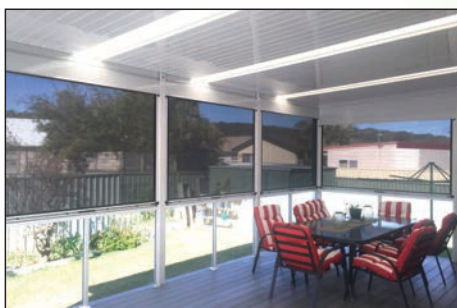

Aluminium Lattice

Slat Gates & Rails

Operable Louvres

Fixed Louvres

Sun Hoods

Security Doors/Screens

INVISI-GARD

Caribbean Awnings