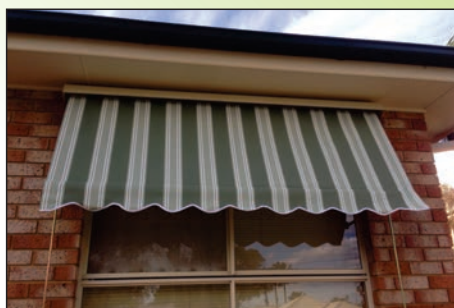

Window Blinds