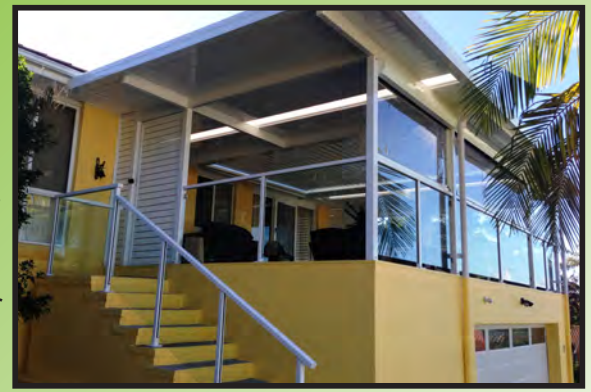

Maximum Safety

Keep it safe with a wide range of railings and balustrade designs available from Ausiports. Choose from the Classy Timber and Stainless Steel Wire Combination, Glass, Traditional Timber or a range of Aluminium Balustrade designs.

Design Compliance

Custom designed and built to meet the latest Australian Standards & Building Codes, your new Ausiports Handrail or Balustrade will make sure your deck or patio is the ideal, safe place to entertain family and friends.