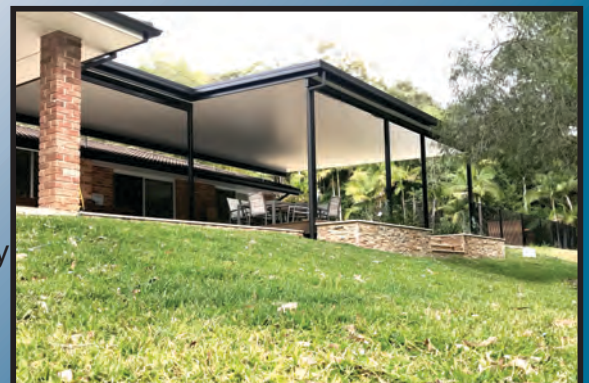

Patio Awnings

Designed to Impress - Engineered to Perform

**Skillion, Gable, Curve or Combination Designs
Fascia Mount, Flyover or Fully Integrated
Huge Range of Colorbond Colours
Fully Insulated Roof Options
Obligation Free Quotes**

Hey Good Lookin'

With design options and a colour range to suit all styles of home, your Ausiports Patio Awning will not only look sensational but will add a whole new dimension to your outdoor living experience.

Light & Shade

Take control of the sun by choosing to fit Light Panels in your new Ausiports Patio Awning. Save money on power and add a great looking design feature to your awning. Alternately, keep cool under a full Colorbond Roof Deck

Flyover Roof Design

The innovative "Roof above the Roof" design concept of the Ausiports Flyover Roof Awning addresses many of the issues relating to unusual or problem installations.

FACTORY & SHOWROOM
 6 Clare Mace Crescent
 Tumbi Gardens Estate
 Berkeley Vale NSW 2261
 Telephone: (02) 4389 2251
 Facsimile: (02) 4389 3219