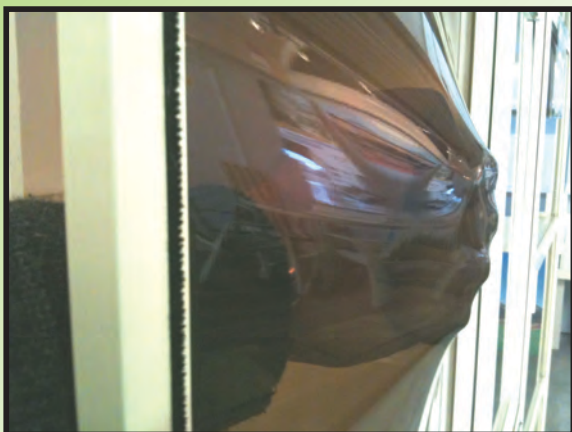

Huge Range Of Powdercoated Colours

Obligation Free Quotes

Open Wide

"Tri-Slide"

Triple Sash Patio Windows offer 2/3 window opening for maximum ventilation. Slide them to the left, or Slide them to the right, or if you can't decide, Slide them to the middle for a breeze from either side.

Smooth Operator

"Tri-Slide" Patio Windows Unique, Integrated Nylon Tracks and Quality Sash Rollers ensure a smooth, whisper quiet sliding sash. Full perimeter frame seals as well as individual seals on the sashes provide great weather resistance.

Take Control

"Tri-Slide" Windows offer excellent control over light, breeze and weather. The three tinted sashes can be positioned to allow for maximum light or shade. Make the most of the cool summer breeze or keep out the chilly winter winds with a Tri-Slide Patio Window Enclosure